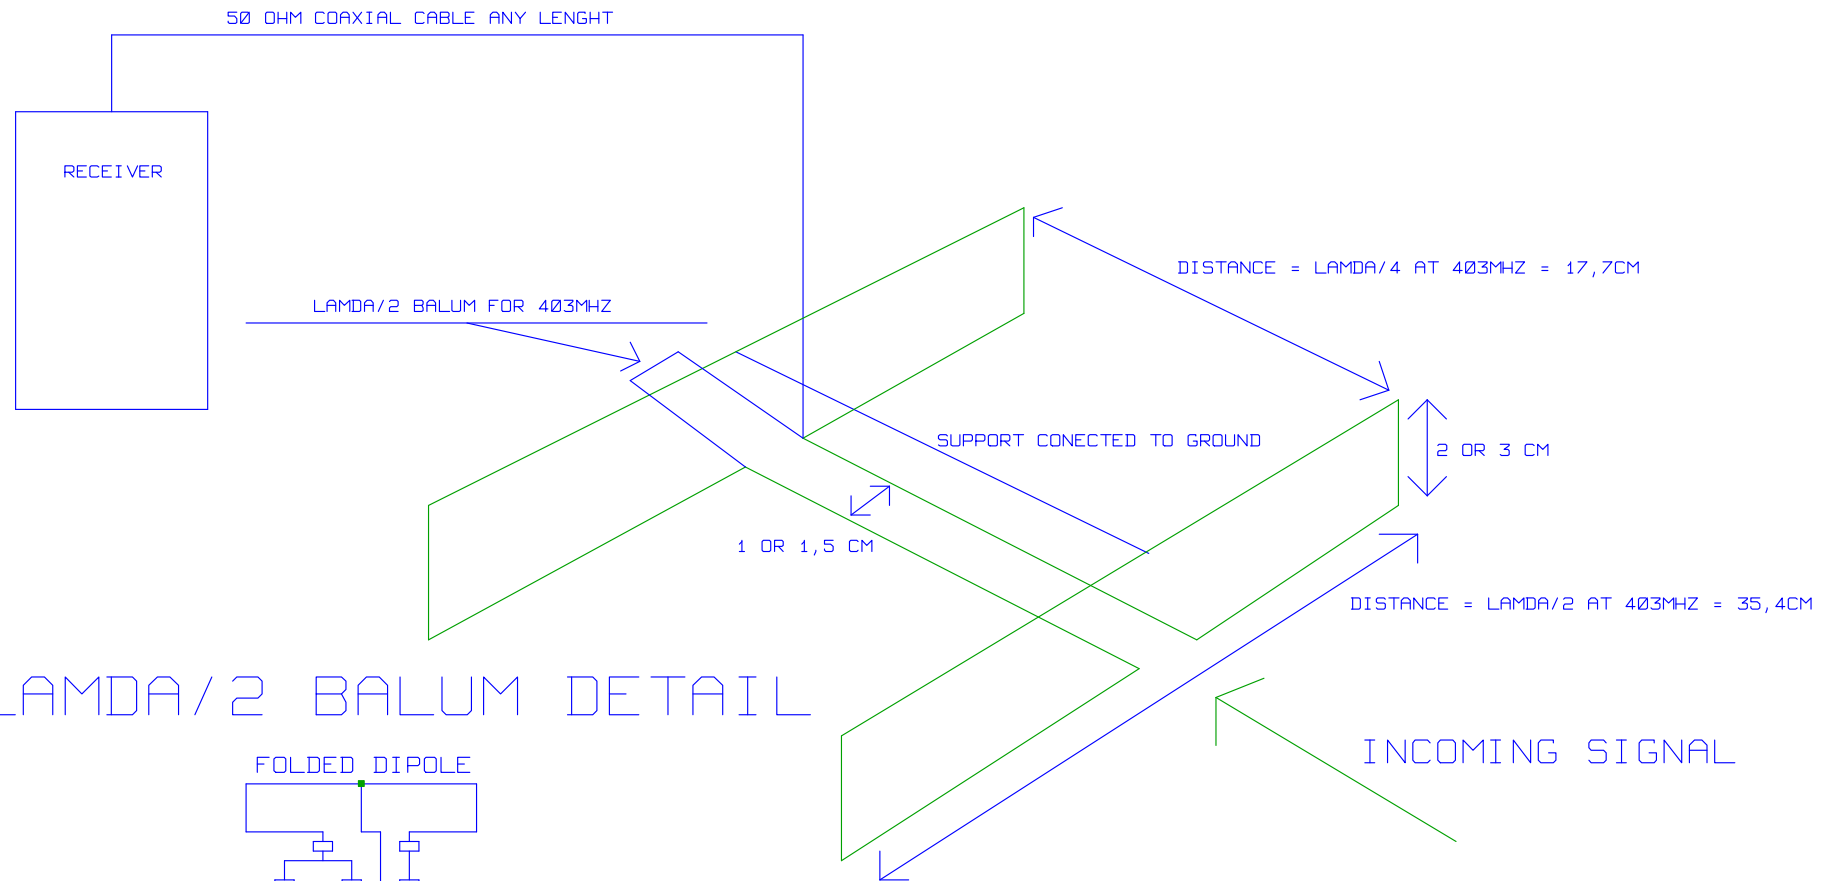

YOU CAN MADE THE ANTENNA FROM A SINGLE RIGID WIRE

LAMDA/2 BALUM DETAIL

File: 403MhzAntenna.sch		Rev:	
Sheet: /		Id: 1/1	
Title:			
Size: A4	Date: 10 mar 2009		
KiCad E.D.A. EESchema (20080825c)			